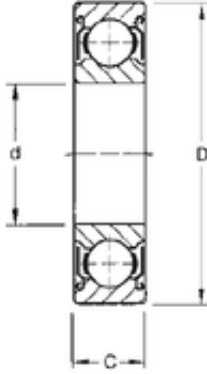

Cixi Kent Bearing Co., Ltd.

12,7 mm x 28,575 mm x 6,35 mm TIMKEN S5KDD Single Row Ball Bearings

Bearing No. S5KDD

Size	12.7x28.575x6.35 mm
Bore Diameter	12,7 mm
Outer Diameter	28,575 mm
Width	6,35 mm
d	12,7 mm
D	28,575 mm
B	6,35 mm
C	6,35 mm
Weight	0,018 Kg
Basic dynamic load rating (C)	5,6 kN

S5KDD Bearing 2D drawings and 3D CAD models